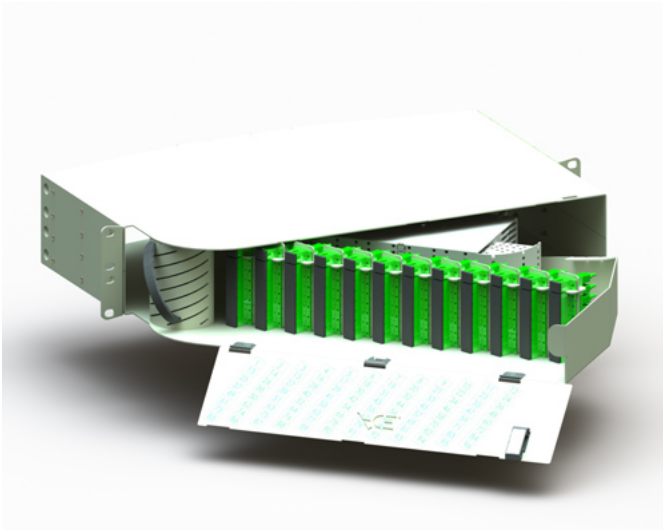

3 - Rack & Shelves

Splice/Patch Shelf; Front Splice/Patch Shelf Type P, 1HU

www.ace-fibreoptic.com

Characteristics	Properties	Unit
Product group	Shelves	
Series	Outside plant	
Type Splice/Patch Shelf; Front Splice/Patch Shelf Type P, 1HU		

Partnr.	Depth (mm)	Way of access to connector	Front turning direction	Connection type internal	Number of patch positions	Number of height units
561141	243	Scrollable			24	1
561142	243	Scrollable			24	1
561309	300	Rotating	Left	SC	48	1
561409	300	Rotating	Right	SC	48	1
561308	300	Rotating	Left	SC	96	2
561408	300	Rotating	Right	SC	96	2